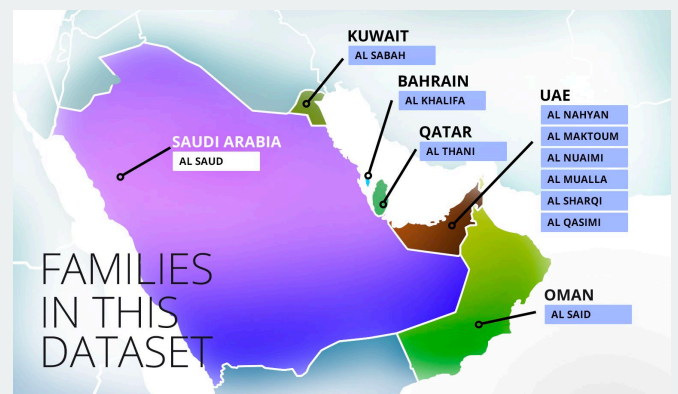

CLARIFIED BY

IDENTIFYING FAMILY RELATIONSHIPS TO RULERS IN THE MIDDLE EAST

RULING FAMILIES

Mapping the family relationships of individuals with ruling families of the Middle East can be a challenge. Our ruling families search combs our database to identify and verify whether an individual is connected to a ruler in the region by blood line or by marriage.

Our data is acquired from official sources and includes information on 11 ruling families in Bahrain, Kuwait, Oman, Qatar, Saudi Arabia and the UAE. Our database includes full name, gender, nationality and family ties for ruling family members.

If a person is connected, we provide insight into how many degrees of separation there are and the nature of those links (up to 14) in a tabular form. We show the most direct route to the ruler, giving the names of each relation and the nature of their family connection.

Inform your business decisions with unique insight into a person's connections and their proximity to power and influence.

OUR DATASET ADD-ON INCLUDES:

- Access** to data for 1 year
- Visibility** of whether a person has any connections and the degrees of separation
- Access** to interactive connection tables showing known links to all relevant rulers
- Free** online or in-person training